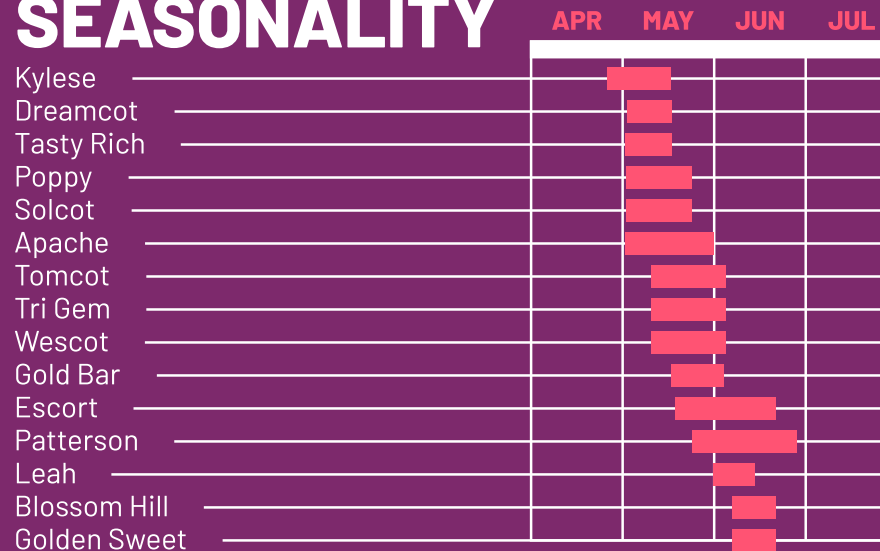

SEASONALITY

FRUITWORLD.CO.COM (559) 650-0334 SALES@FRUITWORLD.CO.COM

FRUIT WORLD COMPANY, INC. 10425 S. KINGS RIVER RD. REEDLEY, CA 93654