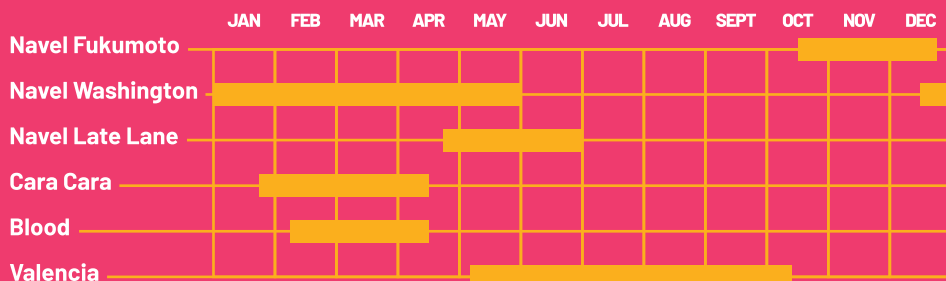

SEASONALITY