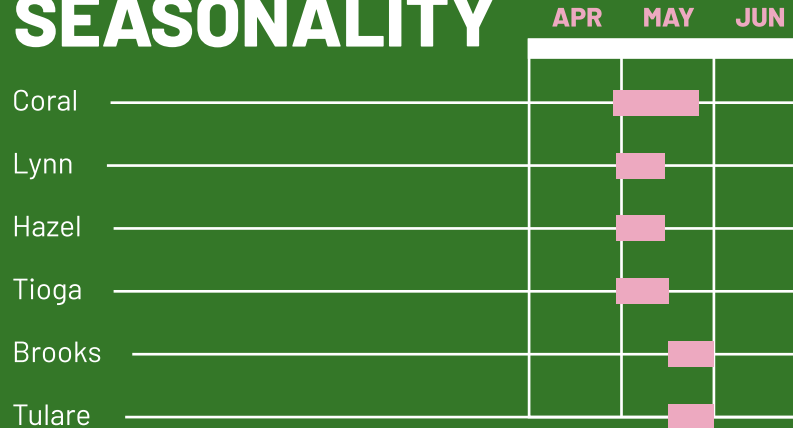

SEASONALITY

FRUITWORLD.CO.COM (559) 650-0334 SALES@FRUITWORLD.CO.COM

FRUIT WORLD COMPANY, INC. 10425 S. KINGS RIVER RD. REEDLEY, CA 93654