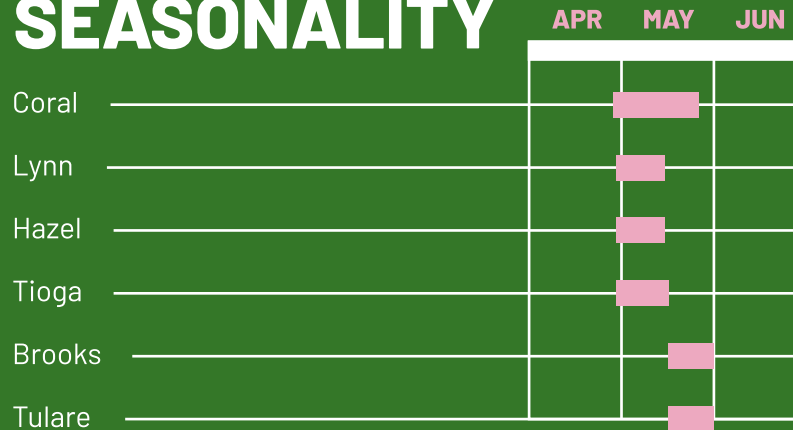

SEASONALITY

FRUITWORLD.CO.COM (559) 650-0334 SALES@FRUITWORLD.CO.COM

FRUIT WORLD COMPANY, INC. 10425 S. KINGS RIVER RD. REEDLEY, CA 93654