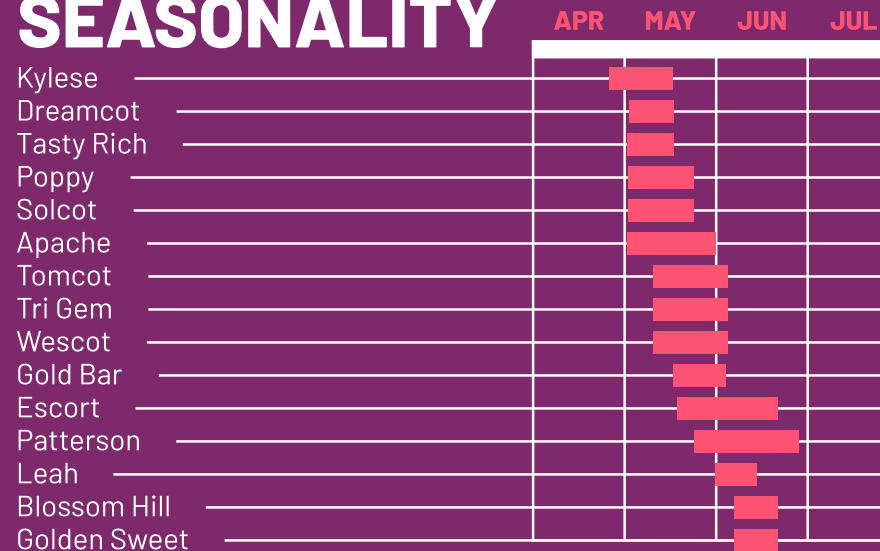

SEASONALITY

FRUITWORLD.CO.COM (559) 650-0334 SALES@FRUITWORLD.CO.COM

FRUIT WORLD COMPANY, INC. 10425 S. KINGS RIVER RD. REEDLEY, CA 93654